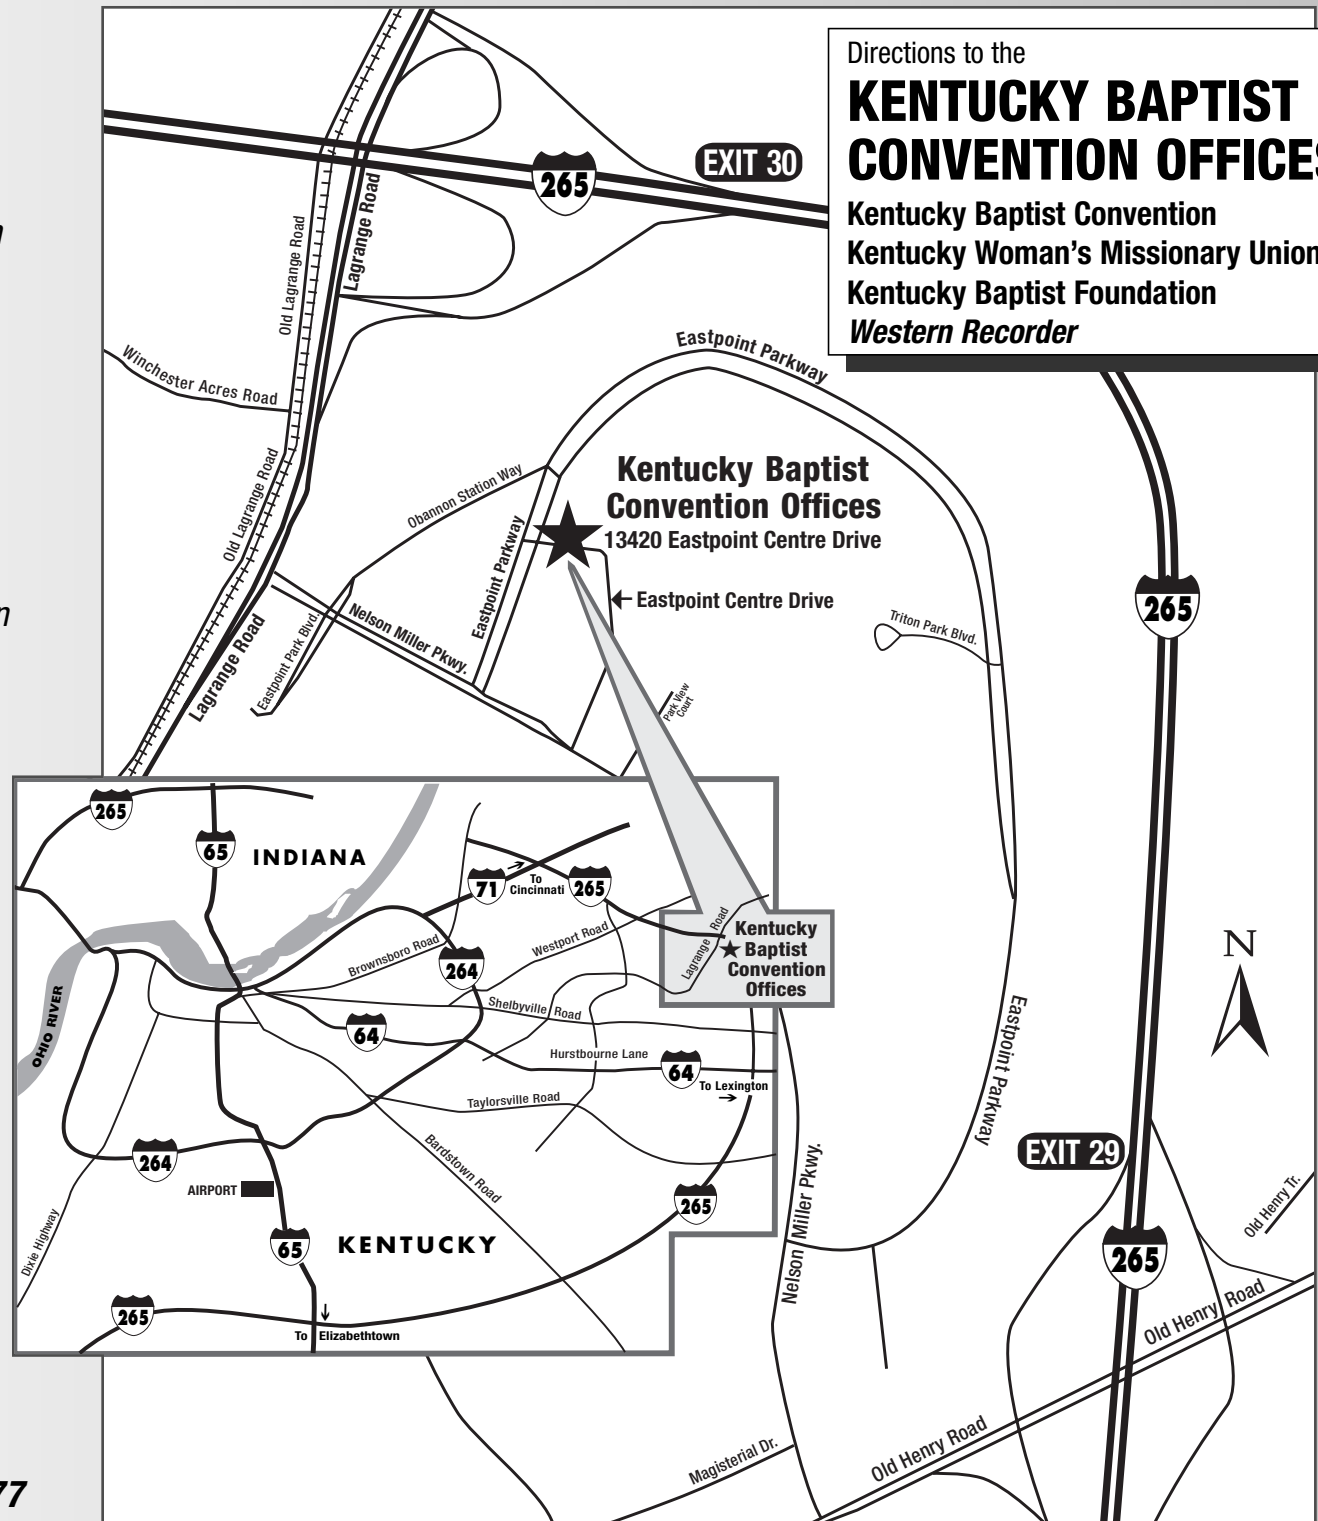

**13420 Eastpoint Centre Drive
Louisville, KY 40223**

www.kybaptist.org

502.245.4101 or 800.266.6477